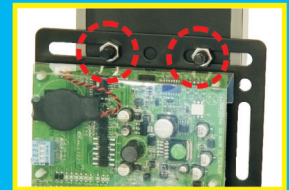

DCM 5

ID Verifier

- Superior identity verification device
- Fast recognition speed with high acceptance rate
- Built-in IrDA function for software upgrade
- Advanced water-resistant structure design
- Support sleep mode for power saving
- Fast and easy installation

The logo for ICT, featuring the letters 'iCT' in a bold, blue, sans-serif font. The 'i' has a red dot above it. The logo is set against a blue background with a white glow effect.

DCM 5

ID Verifier

DCM5 ID Verifier is an outstanding identity verification device verifies age, name, birth date, effective date, ID numbers and other text or numbers. It can be installed in vending or kiosk machine which provides restricted products or services to verify consumer's identity before the purchase. DCM5 ID Verifier also detects fake, altered or expired identification card to prevent illegal ID use.

Specifications

Recognition Speed

Approx. 2 sec. after swiping

Card Swiping Direction

Unidirectional card swiping on both sides

Interface

Pulse, MDB, RS232

Power Source